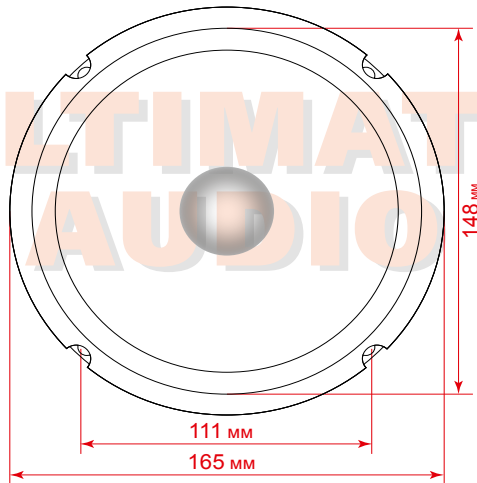

**ULTIMATE
AUDIO**

ultimate.ua

XW 6 NEO
6,5" Midrange Speaker

**ULTIMATE
AUDIO**

XW 6 NEO
6,5" Midrange Speaker

Impedance: 4 Ohm

Power: 100W RMS

Sensitivity: 98 dB

Frequency Responce: 200 - 10 000 Hz

USER MANUAL

XW 6 NEO

6,5" Midrange Speaker

- Overall Diameter 165 mm
- Baffle Cutout Diameter 142 mm
- Depth..... 54 mm
- Minimum Impedance..... 4 Ohm
- Rms Power Handling 100 W
- Maximum Power Handling 160 W
- Sensitivity (1w/1m).....98 dB
- Frequency Response 200 - 10 000 HZ
- Voice Coil Diameter 38,6 MM
- Magnet..... 85*50*5, N35
- Basket Material.....Steel