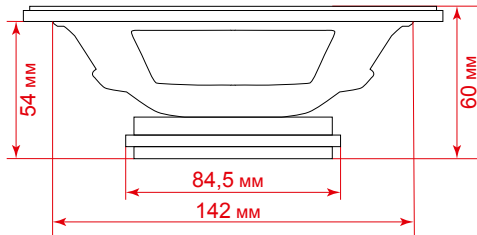

Frequency Responce: 200 - 10 000 Hz

USER MANUAL

XW 6 NEO

6,5" Midrange Speaker

- Overall Diameter 165 mm
- Baffle Cutout Diameter 142 mm
- Depth..... 54 mm
- Minimum Impedance..... 4 Ohm
- Rms Power Handling 100 W
- Maximum Power Handling 160 W
- Sensitivity (1w/1m).....98 dB
- Frequency Response 200 - 10 000 HZ
- Voice Coil Diameter 38,6 MM
- Magnet..... 85*50*5, N35
- Basket Material.....Steel