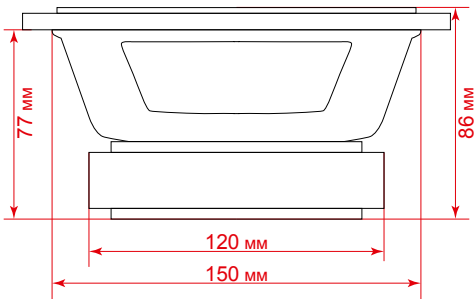

Sensitivity: 94 dB

Frequency Response: 100 - 7000 Hz

USER MANUAL

XCW 6

6,5" Midrange Speaker

- Overall Diameter 174 mm
- Baffle Cutout Diameter 148 mm
- Depth..... 77 mm
- Minimum Impedance..... 4 Ohm
- Rms Power Handling 100 W
- Maximum Power Handling 200 W
- Sensitivity (1w/1m).....94 dB
- Frequency Response 100 - 7000 HZ
- Voice Coil Diameter 38,6 MM
- Magnet..... 120*60*20, Y30 30 OZ
- Basket Material..... Aluminum